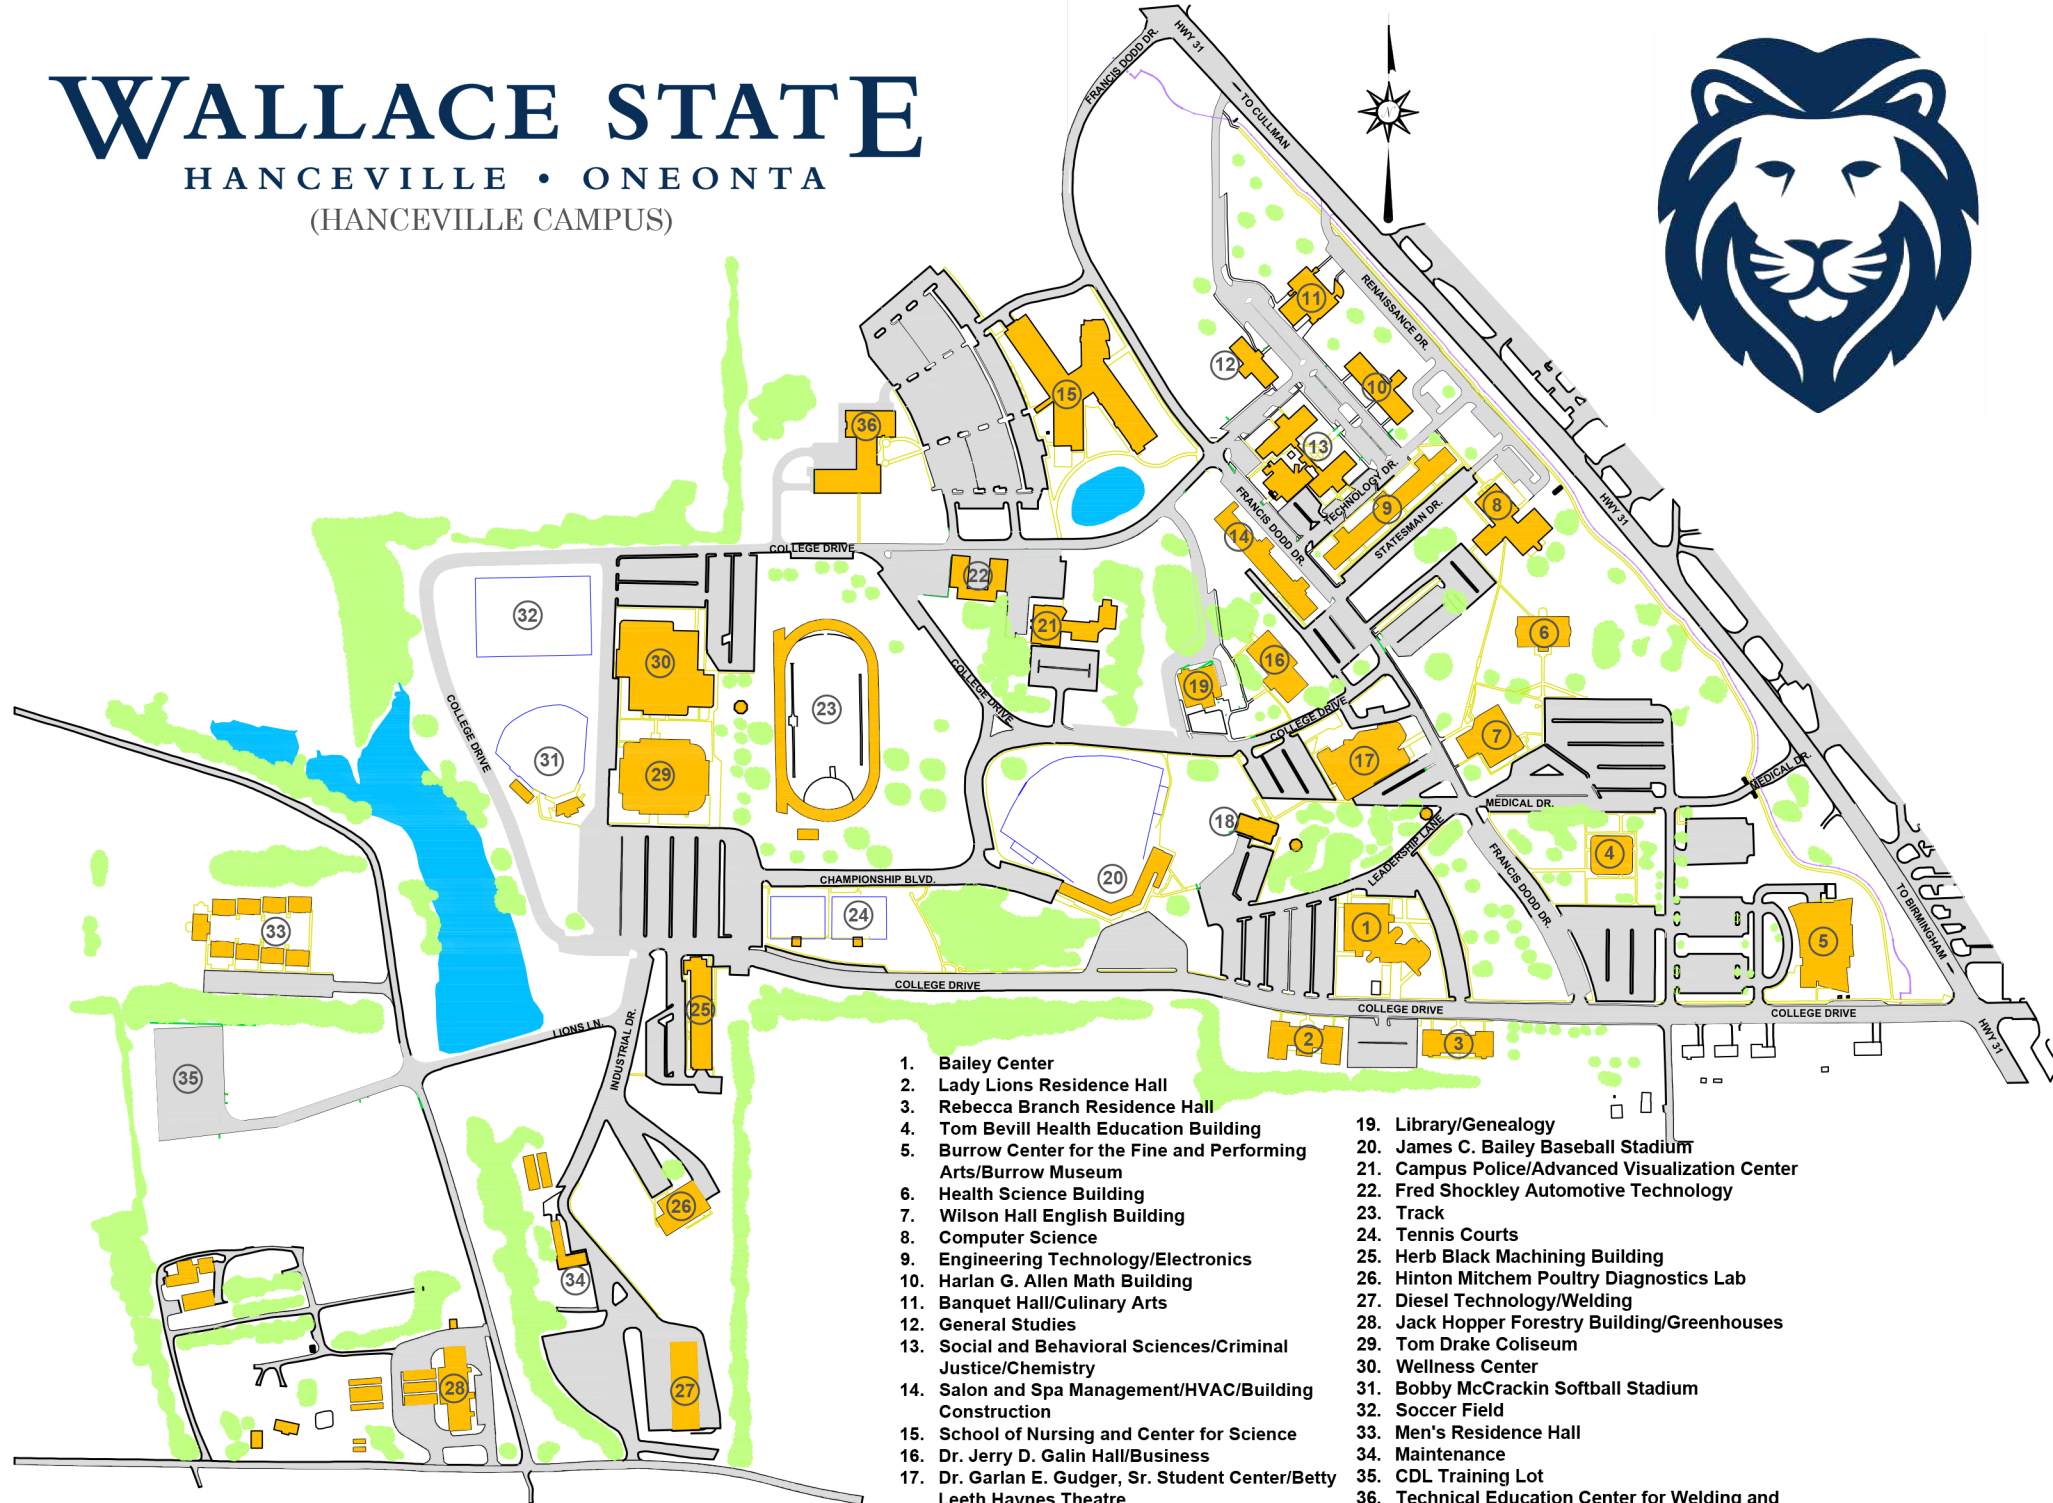

# WALLACE STATE

HANCEVILLE • ONEONTA  
(HANCEVILLE CAMPUS)

- |   |   |
|---|---|
| 1. Bailey Center  | 19. Library/Genealogy   |
| 2. Lady Lions Residence Hall  | 20. James C. Bailey Baseball Stadium                            |
| 3. Rebecca Branch Residence Hall  | 21. Campus Police/Advanced Visualization Center                 |
| 4. Tom Bevell Health Education Building                                 | 22. Fred Shockley Automotive Technology                         |
| 5. Burrow Center for the Fine and Performing Arts/Burrow Museum         | 23. Track   |
| 6. Health Science Building  | 24. Tennis Courts   |
| 7. Wilson Hall English Building   | 25. Herb Black Machining Building                               |
| 8. Computer Science   | 26. Hinton Mitchem Poultry Diagnostics Lab                      |
| 9. Engineering Technology/Electronics                                   | 27. Diesel Technology/Welding                                   |
| 10. Harlan G. Allen Math Building                                       | 28. Jack Hopper Forestry Building/Greenhouses                   |
| 11. Banquet Hall/Culinary Arts  | 29. Tom Drake Coliseum  |
| 12. General Studies   | 30. Wellness Center   |
| 13. Social and Behavioral Sciences/Criminal Justice/Chemistry           | 31. Bobby McCrackin Softball Stadium                            |
| 14. Salon and Spa Management/HVAC/Building Construction                 | 32. Soccer Field  |
| 15. School of Nursing and Center for Science                            | 33. Men's Residence Hall  |
| 16. Dr. Jerry D. Galin Hall/Business                                    | 34. Maintenance   |
| 17. Dr. Garlan E. Gudger, Sr. Student Center/Betty Leeth Haynes Theatre | 35. CDL Training Lot  |
| 18. Bookstore   | 36. Technical Education Center for Welding and Entrepreneurship |