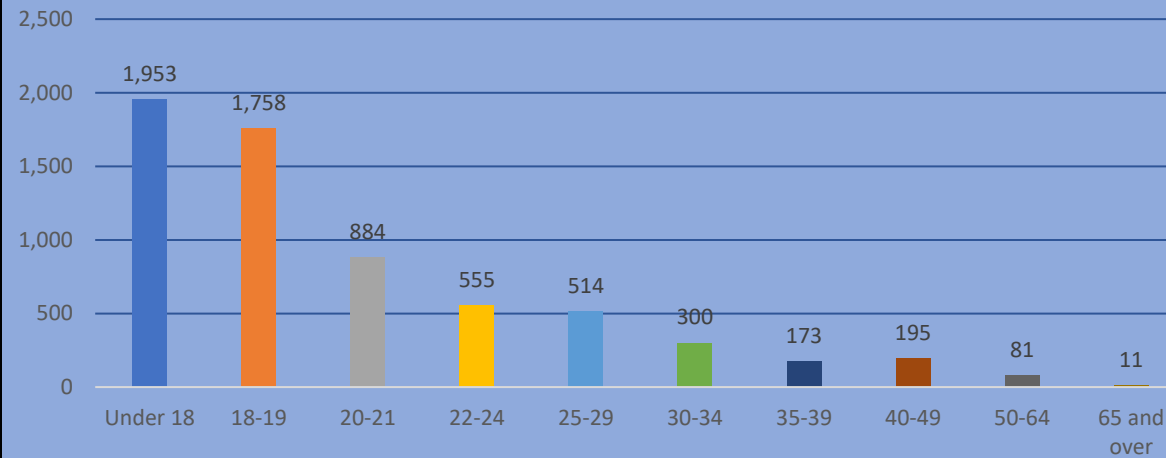

Wallace State Community College Demographics Dashboard

Term: Fall 2024

Total Enrollment: 6,424

Enrollment Status

Full-time Part-time

Enrollment by Age

Enrollment by Gender

Male Female