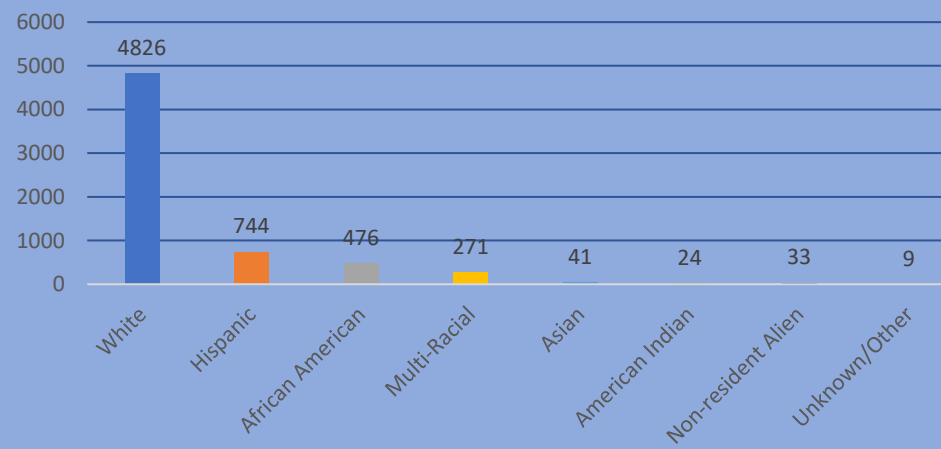

Wallace State Community College Demographics Dashboard

Term: Fall 2024

Total Enrollment: 6,424

Enrollment Status

Full-time Part-time

Enrollment by Age

Enrollment by Gender

Male Female

Enrollment of Top Five Alabama Counties

Enrollment by Race

Credit Hour Production by Division Enrollment