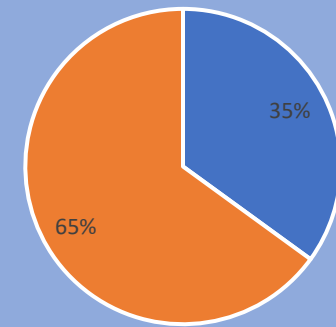

Wallace State Community College Demographics Dashboard

Term: Fall 2024

Total Enrollment: 6,424

Enrollment Status

Full-time Part-time

Enrollment by Age

Enrollment by Gender

Male Female