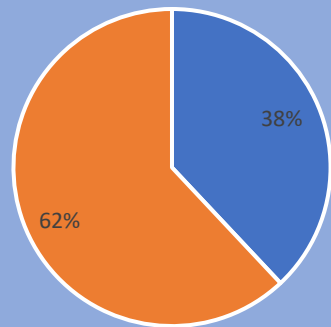

Wallace State Community College Demographics Dashboard

Term: Fall 2024

Total Enrollment: 6,424

Enrollment Status

Full-time Part-time

Enrollment by Age

Enrollment by Gender

Male Female