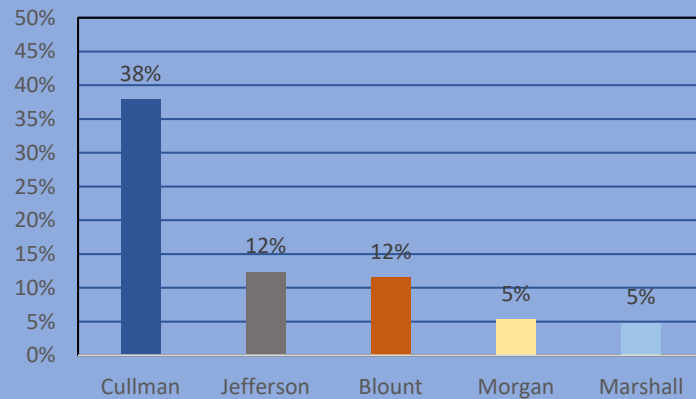

Enrollment of Top Five Alabama Counties