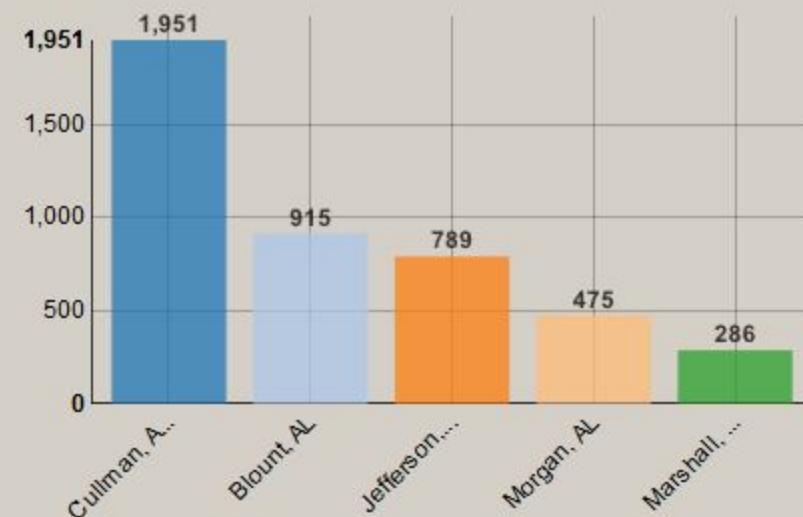

Enrollment by Top 5 Counties