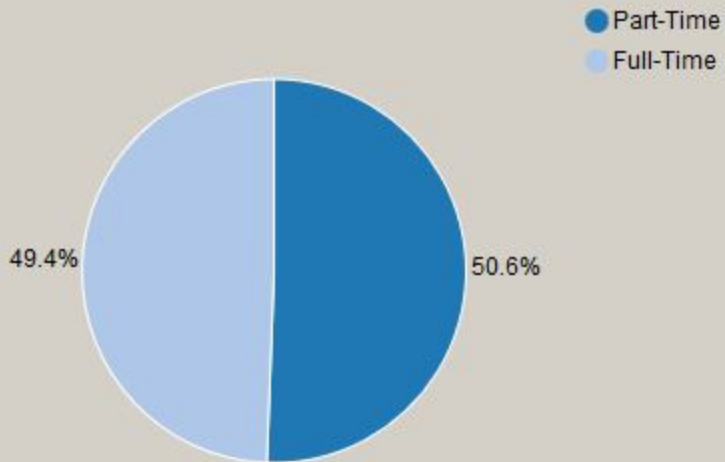

# Wallace State Community College Demographics Dashboard

Select Term:

Total Enrollment:

As of:

### Enrollment by Status