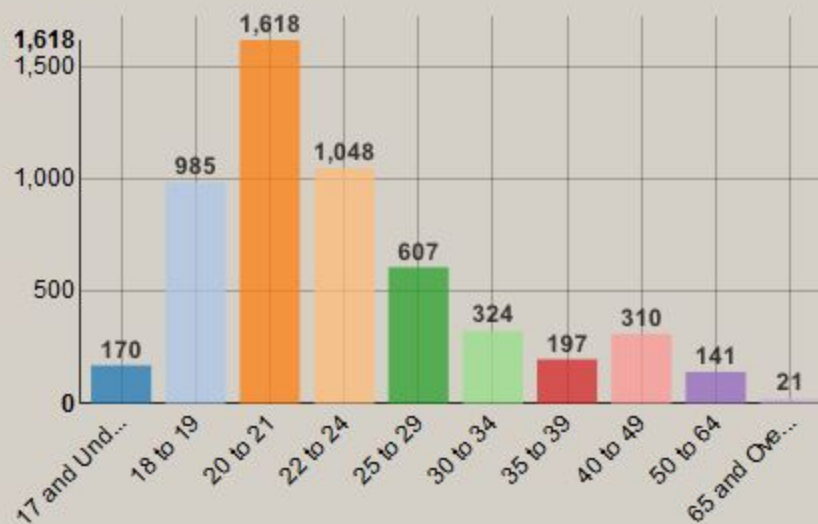

# Wallace State Community College Demographics Dashboard

Select Term:

Total Enrollment:

As of:

### Enrollment by Status

### Enrollment by Age